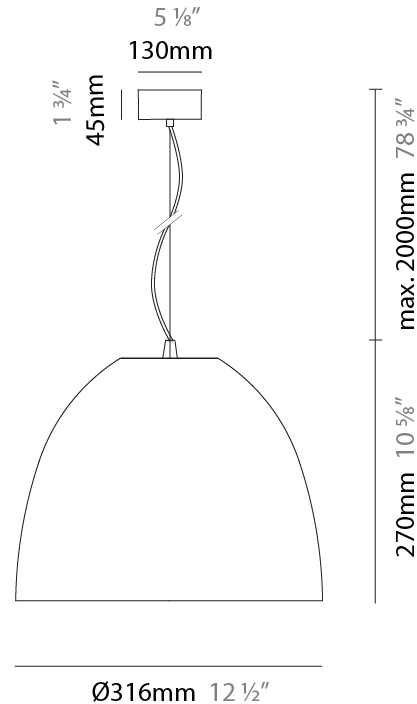

PROJECT
TYPE
SPECIFIER
QUANTITY
DATE

AURORA XS FOOD SUSPENSION

A1010045

base number   Finish Options   Beam Angle

1. To build a product code in our configurator select the specify button on the base model # product page
2. To build a manual product code on this datasheet choose from the options listed below in blue font and add the suffix to the base model #

GENERAL

Series: Aurora Food
Subseries: Aurora XS Food
Partner: Side
Division: Architectural
Installation: Suspension
Product Type: Pendant
Mounting Location: Ceiling
Light Distribution: Direct

PHYSICAL

Shape: Dome
Diameter (mm): 316
Diameter (in): 12 1/2
Height (mm): 270
Height (in): 10 5/8
Max. Overall Height (mm): 2270
Max. Overall Height (in): 89 3/8
Weight (kg): 3.1
Weight (lbs): 6.8
Fixture Finish: [RWH](#) / [BLK](#) / [GRY](#)
Fixture Material: Aluminum
Cable Details: 2000mm / 78 3/4" Cable

ELECTRICAL

Lamp Type: LED
Input Wattage (W): 41
Dimming: Non-Dimmable
Driver Included: Yes
Driver Location: Integrated
Driver Type: Constant Current - Universal
Driver Class: Class 2
Input Voltage (V): 120
Constant Current (MA): 1050mA

LED

Max. Delivered Lumen (lm): 2465
CRI: >90 CRI
Lamp Life (hrs): 50000

OPTICAL

Beam Angle: [Symmetrical Diffusing 30,60](#)

RATINGS AND CERTIFICATIONS

Certified By: Certified for North American Standards
IP rating: IP20