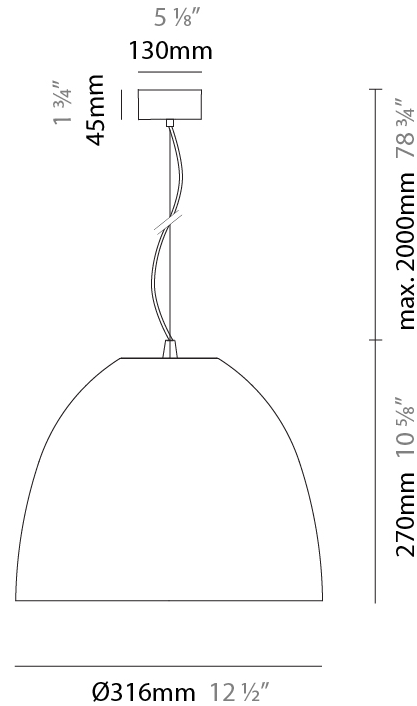

PROJECT
TYPE
SPECIFIER
QUANTITY
DATE

AURORA XS FOOD SUSPENSION

A1010049 -

base number   Finish Options   Beam Angle

1. To build a product code in our configurator select the specify button on the base model # product page
2. To build a manual product code on this datasheet choose from the options listed below in blue font and add the suffix to the base model #

GENERAL

Series: Aurora Food
Subseries: Aurora XS Food
Partner: Side
Division: Architectural
Installation: Suspension
Product Type: Pendant
Mounting Location: Ceiling
Light Distribution: Direct

PHYSICAL

Shape: Dome
Diameter (mm): 316
Diameter (in): 12 ½"
Height (mm): 270
Height (in): 10 ⅝"
Max. Overall Height (mm): 2270
Max. Overall Height (in): 89 ¾"
Weight (kg): 3.1
Weight (lbs): 6.8
Diffuser: Symmetrical Diffusing
Fixture Finish: [RWH](#) / [BLK](#) / [GRY](#)
Fixture Material: Aluminum
Cable Details: 2000mm / 78 ¾" Cable

ELECTRICAL

Lamp Type: LED
Input Wattage (W): 41
Dimming: Non-Dimmable
Driver Included: Yes
Driver Location: Integrated
Driver Type: Constant Current - Universal
Driver Class: Class 2
Input Voltage (V): 120
Constant Current (MA): 1050

LED

Color Temperature (°K): 2400
Max. Delivered Lumen (lm): 2670
CRI: >90 CRI
Lamp Life (hrs): 50000

OPTICAL

Beam Angle: [30](#) / [60](#)

RATINGS AND CERTIFICATIONS

Certified By: Certified for North American Standards
IP rating: IP20