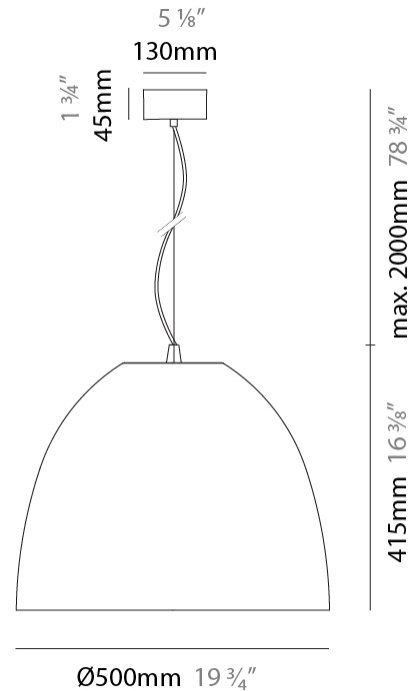

PROJECT
TYPE
SPECIFIER
QUANTITY
DATE

AURORA XL FOOD SUSPENSION

A1010051-

base number Finish
Options

1. To build a product code in our configurator select the specify button on the base model # product page
2. To build a manual product code on this datasheet choose from the options listed below in blue font and add the suffix to the base model #

GENERAL

Series: Aurora Food
Subseries: Aurora XL Food
Partner: Side
Division: Architectural
Installation: Suspension
Product Type: Pendant
Mounting Location: Ceiling
Light Distribution: Direct

PHYSICAL

Shape: Dome
Diameter (mm): 500
Diameter (in): 19 3/4
Height (mm): 415
Height (in): 16 3/8
Max. Overall Height (mm): 2415
Max. Overall Height (in): 95 1/16
Weight (kg): 8
Weight (lbs): 17.6
Fixture Finish: [RWH](#) / [BLK](#) / [GRY](#)
Fixture Material: Aluminum
Cable Details: 2000mm / 78 3/4" Cable

ELECTRICAL

Lamp Type: LED
Input Wattage (W): 47
Dimming: Non-Dimmable
Driver Included: Yes
Driver Location: Integrated
Driver Type: Constant Current - Universal
Driver Class: Class 2
Input Voltage (V): 120
Constant Current (MA): 1200mA

LED

Max. Delivered Lumen (lm): 2639
CRI: >90 CRI
Lamp Life (hrs): 50000

OPTICAL

Beam Angle: Symmetrical 90

RATINGS AND CERTIFICATIONS

Certified By: Certified for North American Standards
IP rating: IP20