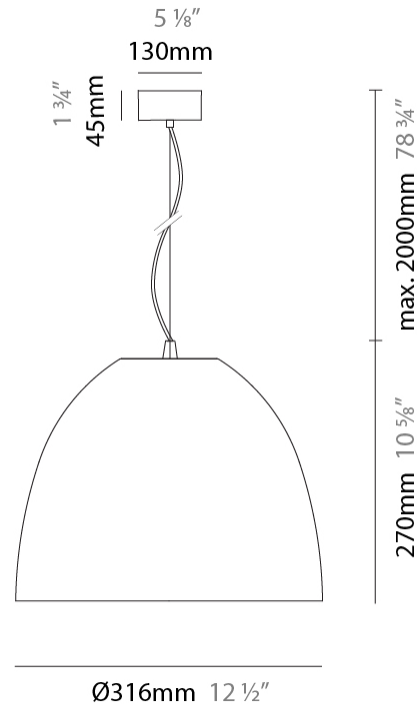

PROJECT	_____
TYPE	_____
SPECIFIER	_____
QUANTITY	_____
DATE	_____

AURORA XS FOOD SUSPENSION

A1010044 -

base number   Finish Options   Beam Angle

1. To build a product code in our configurator select the specify button on the base model # product page
2. To build a manual product code on this datasheet choose from the options listed below in blue font and add the suffix to the base model #

GENERAL

Series: Aurora Food
Subseries: Aurora XS Food
Partner: Side
Division: Architectural
Installation: Suspension
Product Type: Pendant
Mounting Location: Ceiling
Light Distribution: Direct

PHYSICAL

Shape: Dome
Diameter (mm): 316
Diameter (in): 12 1/2
Height (mm): 270
Height (in): 10 5/8
Max. Overall Height (mm): 2270
Max. Overall Height (in): 89 3/8
Weight (kg): 3.1
Weight (lbs): 6.8
Fixture Finish: [RWH / BLK / GRV](#)
Fixture Material: Aluminum
Cable Details: 2000mm / 78 3/4" Cable

ELECTRICAL

Lamp Type: LED
Input Wattage (W): 41
Dimming: Non-Dimmable
Driver Included: Yes
Driver Location: Integrated
Driver Type: Constant Current - Universal
Driver Class: Class 2
Input Voltage (V): 120
Constant Current (MA): 1050mA

LED

Max. Delivered Lumen (lm): 2592
CRI: >90 CRI
Lamp Life (hrs): 50000

OPTICAL

Beam Angle: [Symmetrical Diffusing 30,60](#)

RATINGS AND CERTIFICATIONS

Certified By: Certified for North American Standards
IP rating: IP20